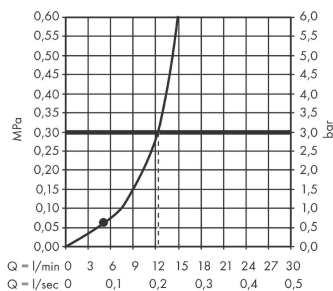

Vernis Shape

Overhead shower 230 1jet

Surfaces: **Matt Black** Article Number: **26281670**

Description

product features

- shower head size: 230 x 170 mm
- spray type: Rain
- ball-joint: overhead shower angle adjustable
- material spray disc: plastic
- maximum flow rate at 3 bar: 12,4 l/min
- minimum flow pressure: 1 bar
- overhead shower removable for cleaning
- installation: ceiling or wall
- connection thread G 1/2
- connection dimension: DN15

Technology

Product image

Scale drawing

Flowchart

The consumption was measured in combination with the appropriate fittings (thermostat/mixer/in-wall valve) to reflect actual application in practice.