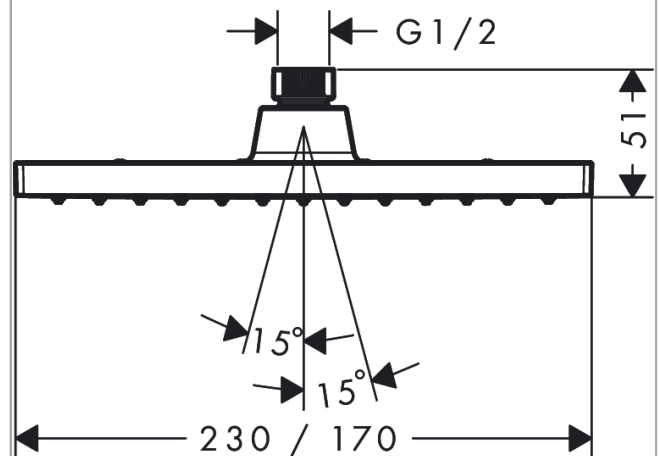

Vernis Shape

Overhead shower 230 1jet

Surfaces: **Matt Black** Article Number: **26281670**

Description

product features

- shower head size: 230 x 170 mm
- spray type: Rain
- ball-joint: overhead shower angle adjustable
- material spray disc: plastic
- maximum flow rate at 3 bar: 12,4 l/min
- minimum flow pressure: 1 bar
- overhead shower removable for cleaning
- installation: ceiling or wall
- connection thread G 1/2
- connection dimension: DN15

Technology

Product image

Scale drawing

Flowchart

The consumption was measured in combination with the appropriate fittings (thermostat/mixer/in-wall valve) to reflect actual application in practice.